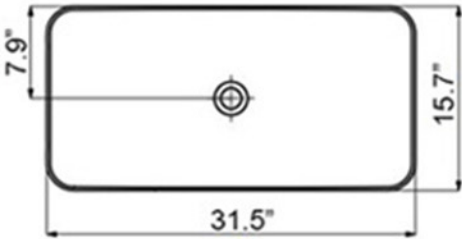

1 inch = 2.54 cm

1 inch = 25.4 mm

WS®
BATH
COLLECTIONS

1051 Lea Drive - Collegeville, PA 19426
Tel. 215 513 9400 - Fax 610 831 0215

www.ws bathcollections.com - info@ws bathcollectins.com

Product Specs Sheets

Collection
Ultra

Model |
Ultra UL 080

Dimensions Metric
1 inch = 2.54 cm
1 inch = 25.4 mm

1051 Lea Drive - Collegeville, PA 19426
Tel. 215 513 9400 - Fax 610 831 0215
www.ws bathcollections.com - info@ws bathcollectins.com

WSBC 53995
Automatic Waste Drain (Click Clack)
without overflow

MOUNTING HARDWARE

Vessel/ countertop installation

Silicone (*optional*)

Collection
Ultra

Model |
Ultra UL 080

Dimensions Metric
1 inch = 2.54 cm
1 inch = 25.4 mm