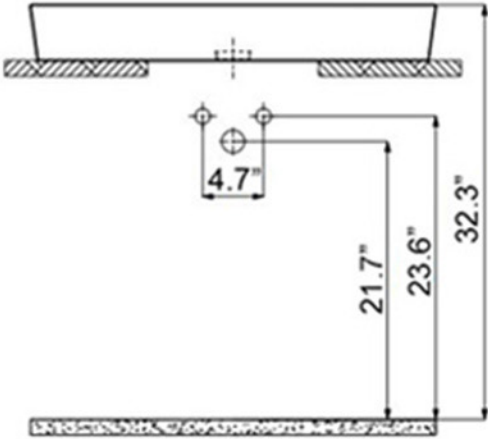

1 inch = 2.54 cm

1 inch = 25.4 mm

WS®
BATH
COLLECTIONS

1051 Lea Drive - Collegeville, PA 19426
Tel. 215 513 9400 - Fax 610 831 0215

www.ws bathcollections.com - info@ws bathcollectins.com

Product Specs Sheets

Collection
Ultra

Model |
Ultra UL 080

Dimensions Metric
1 inch = 2.54 cm
1 inch = 25.4 mm

1051 Lea Drive - Collegeville, PA 19426
Tel. 215 513 9400 - Fax 610 831 0215
www.ws bathcollections.com - info@ws bathcollectins.com

WSBC 53995
Automatic Waste Drain (Click Clack)
without overflow

MOUNTING HARDWARE

Vessel/ countertop installation

Silicone (*optional*)

Collection
Ultra

Model |
Ultra UL 080

Dimensions Metric
1 inch = 2.54 cm
1 inch = 25.4 mm